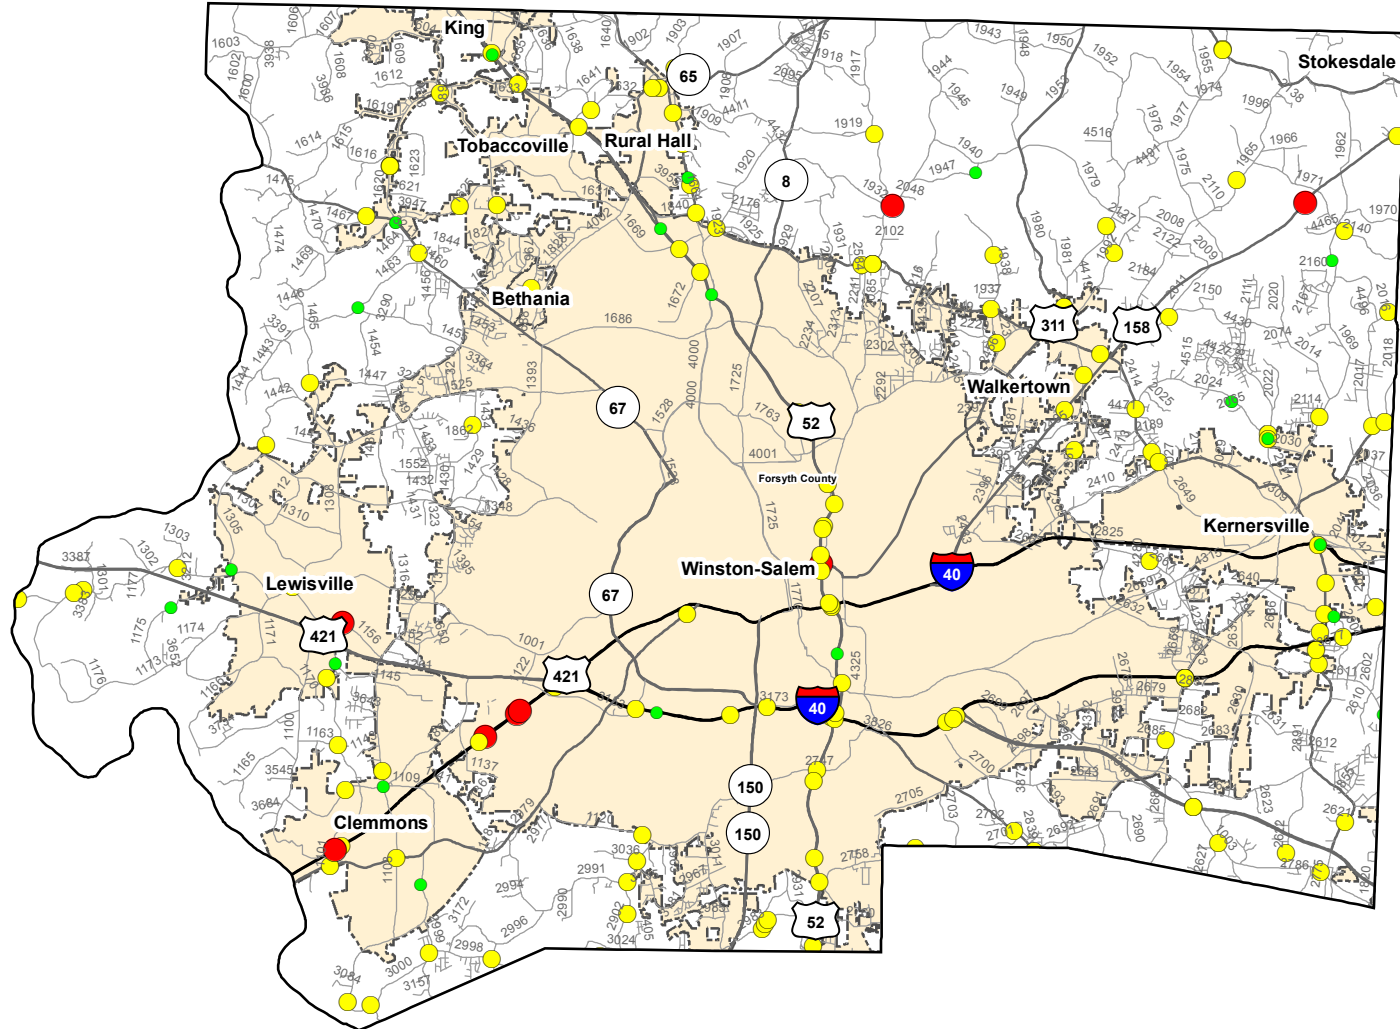

Motorcycle Crash Locations in Forsyth County

1/1/2012 to 12/31/2016

2012-2016 Motorcycle Crashes

Crash Severity

- Fatal Crashes
- Injury Crashes
- Property Damage Only Crashes

Note: Motorcycle data only counts reportable crashes that occurred on a roadway.

Fatal Crashes	Injury Crashes	Property Damage Only Crashes	Total Crashes	Total Crashes Plotted	% of Crashes Plotted
26	383	84	493	156	32%

Prepared By:
 North Carolina Department of Transportation
 Division of Highways
 Transportation Mobility and Safety Division