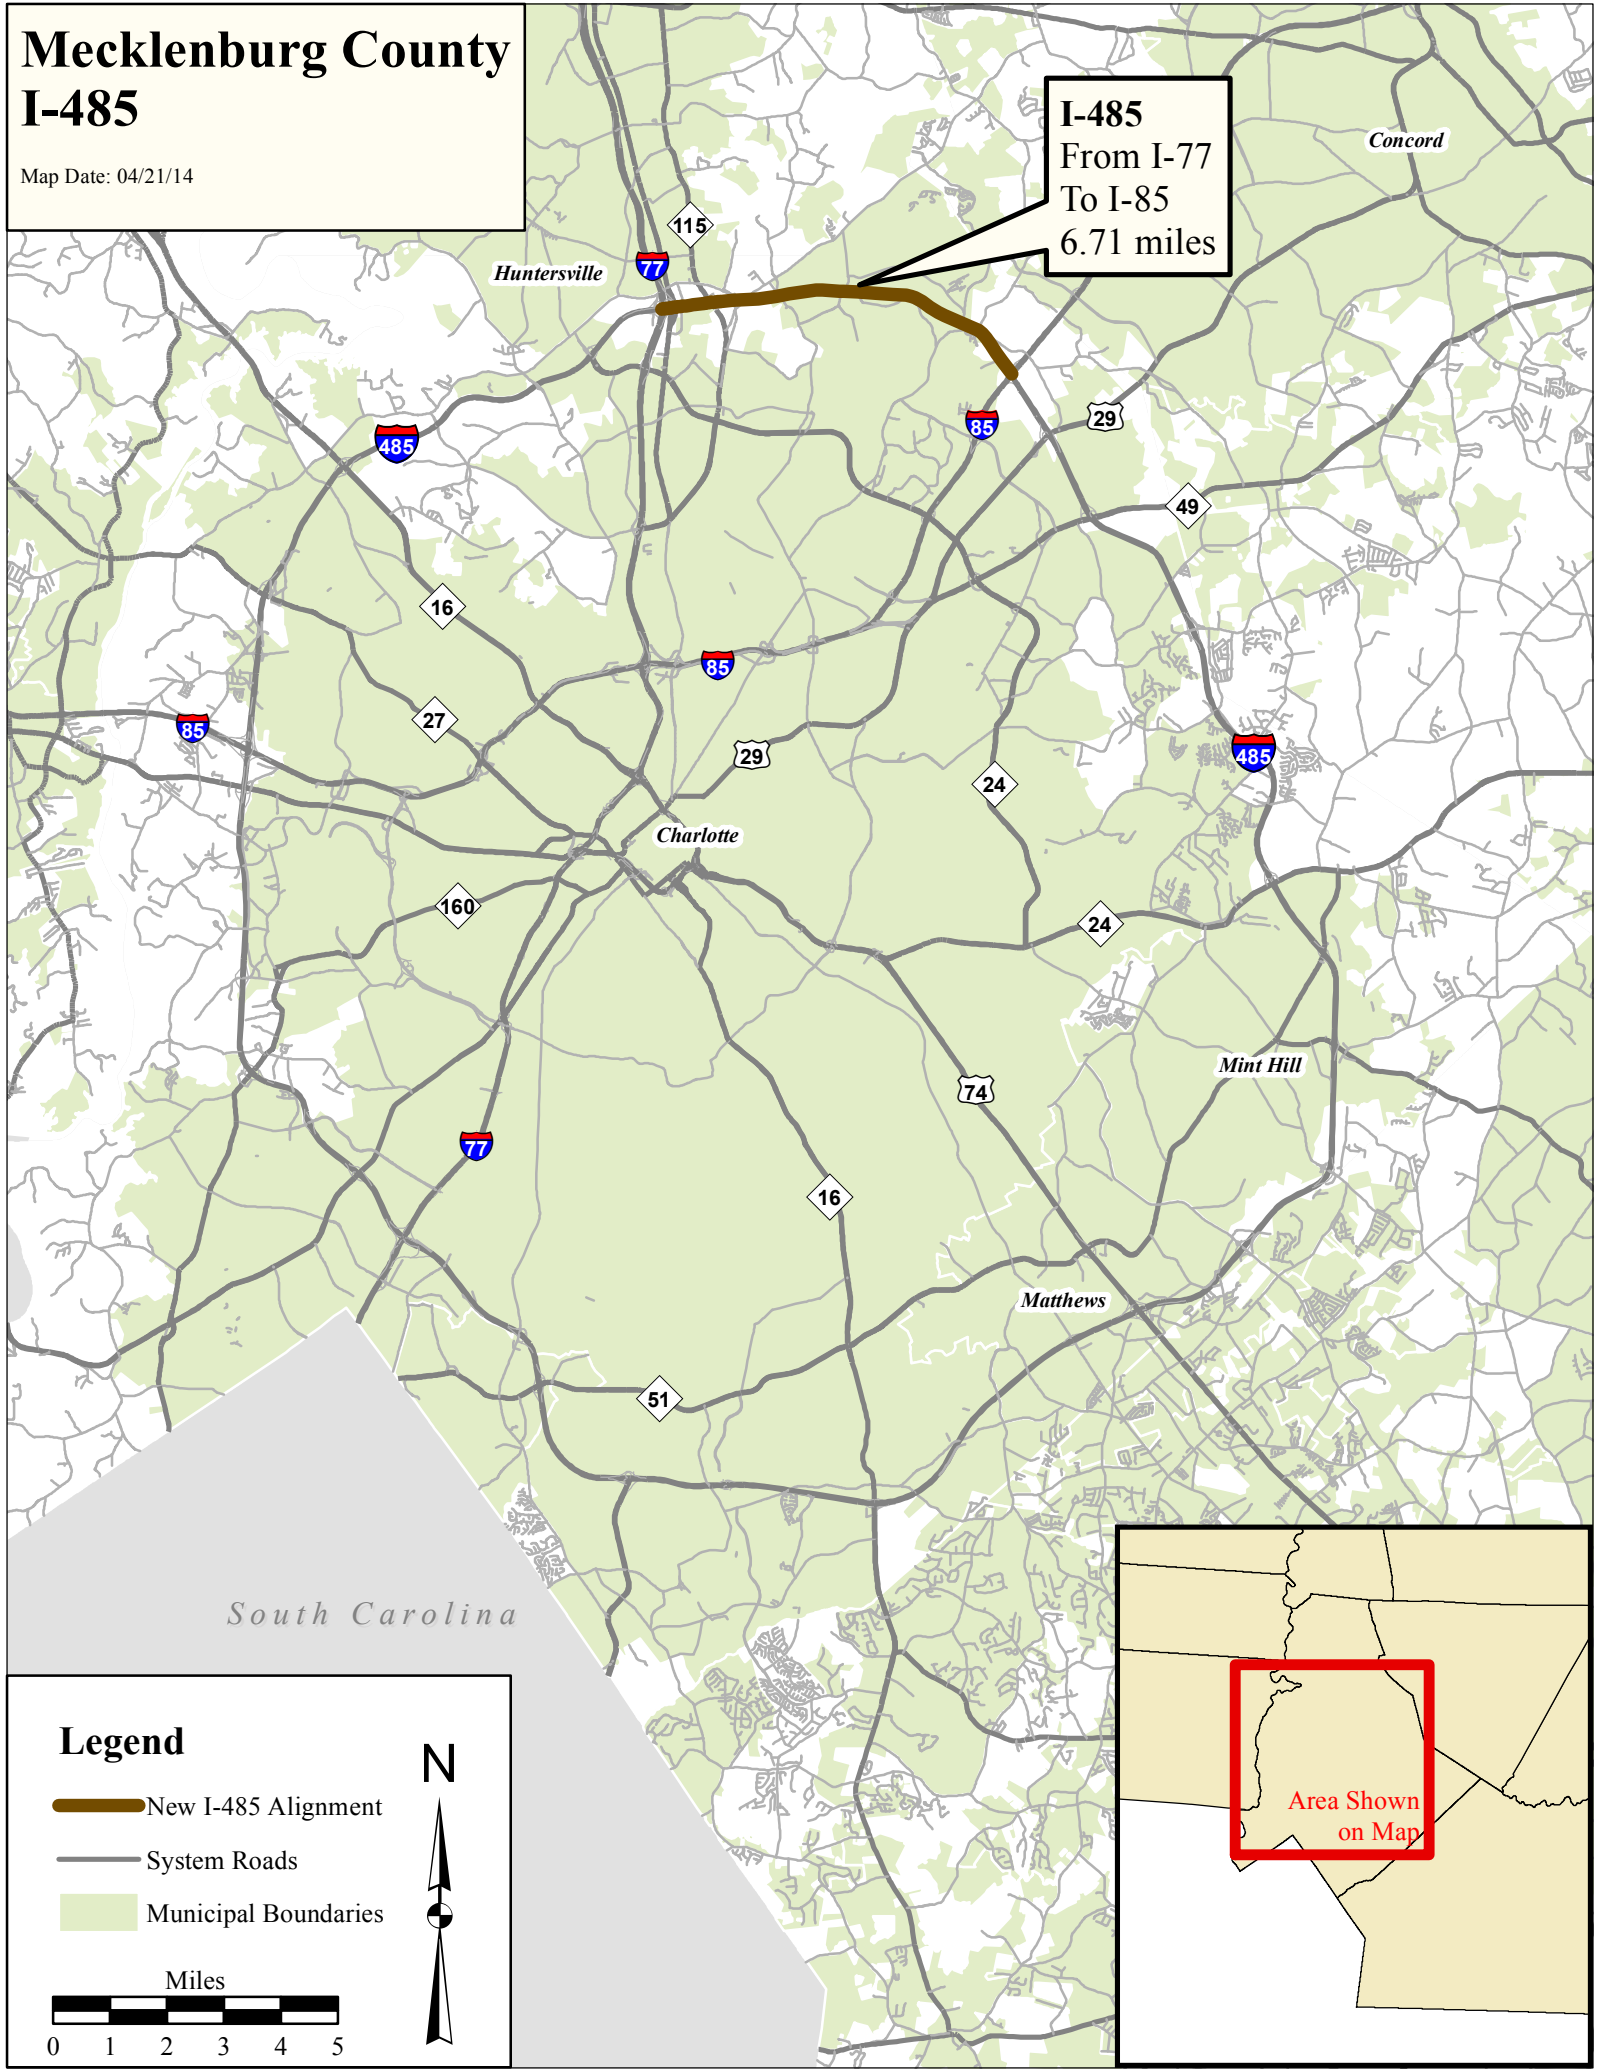

Mecklenburg County I-485

Map Date: 04/21/14

I-485
From I-77
To I-85
6.71 miles

South Carolina

Legend

-  New I-485 Alignment
-  System Roads
-  Municipal Boundaries

Miles