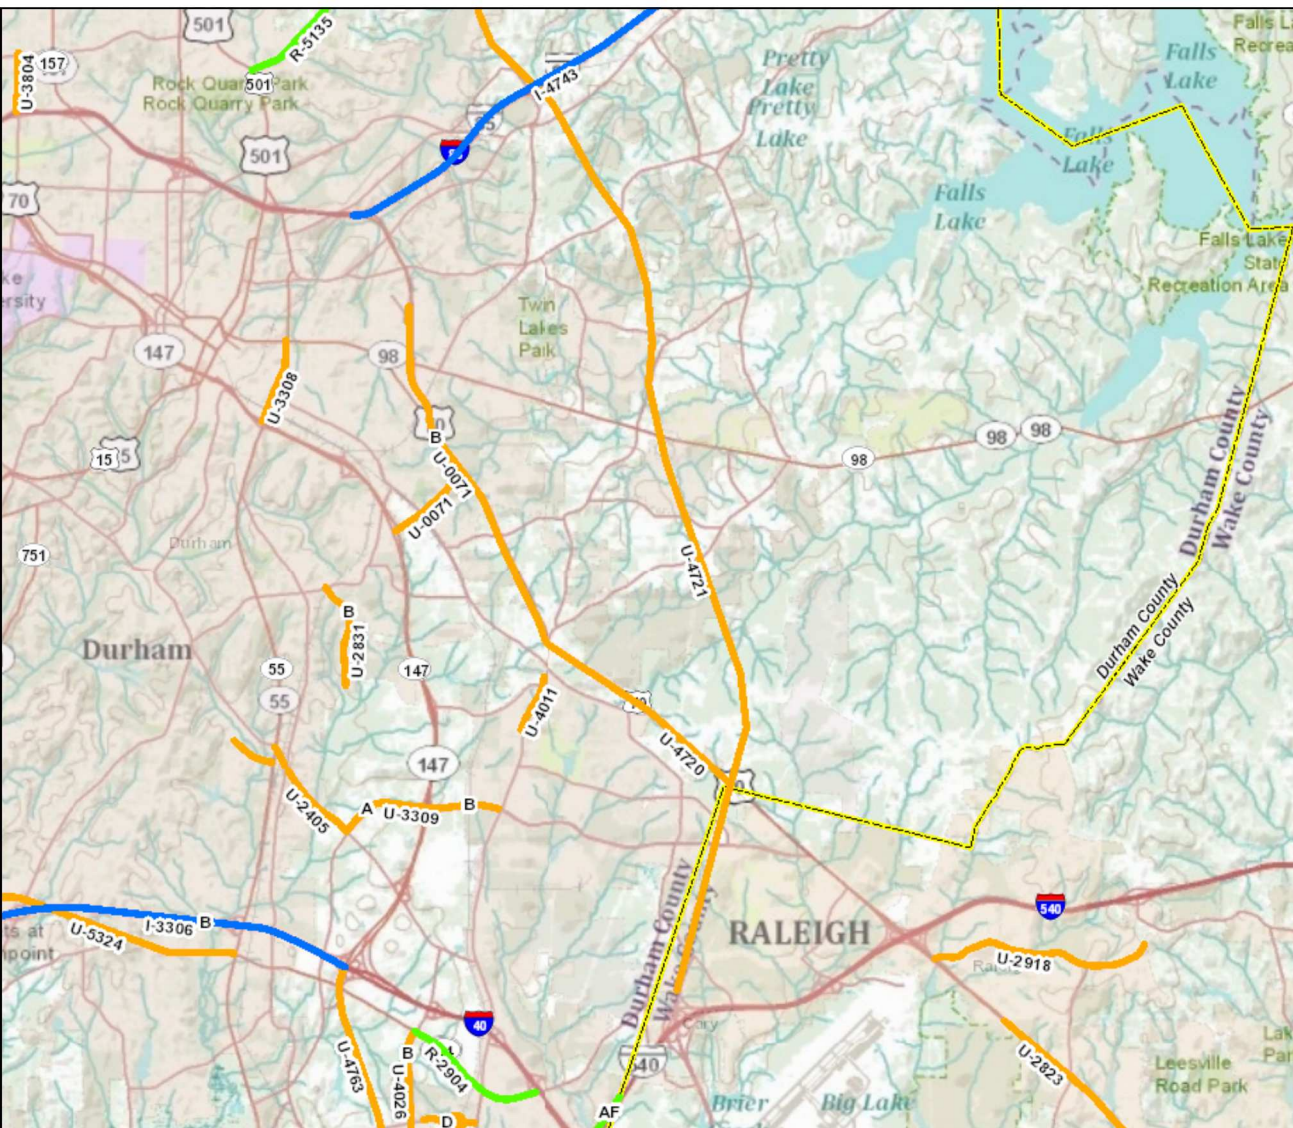

# U-4721

NC 472 (future) between I 40 in Wake County and US 501 in Durham County

© 2013 NCDOT Disclaimer: NCDOT, its agents, and employees make no warranty as to the correctness or accuracy of the information whether express or implied, in fact or in law, including, without limitation, the implied warranties of merchantability and fitness for a particular use. Users are advised that their use of any NCDOT GIS Data is at their own risk.