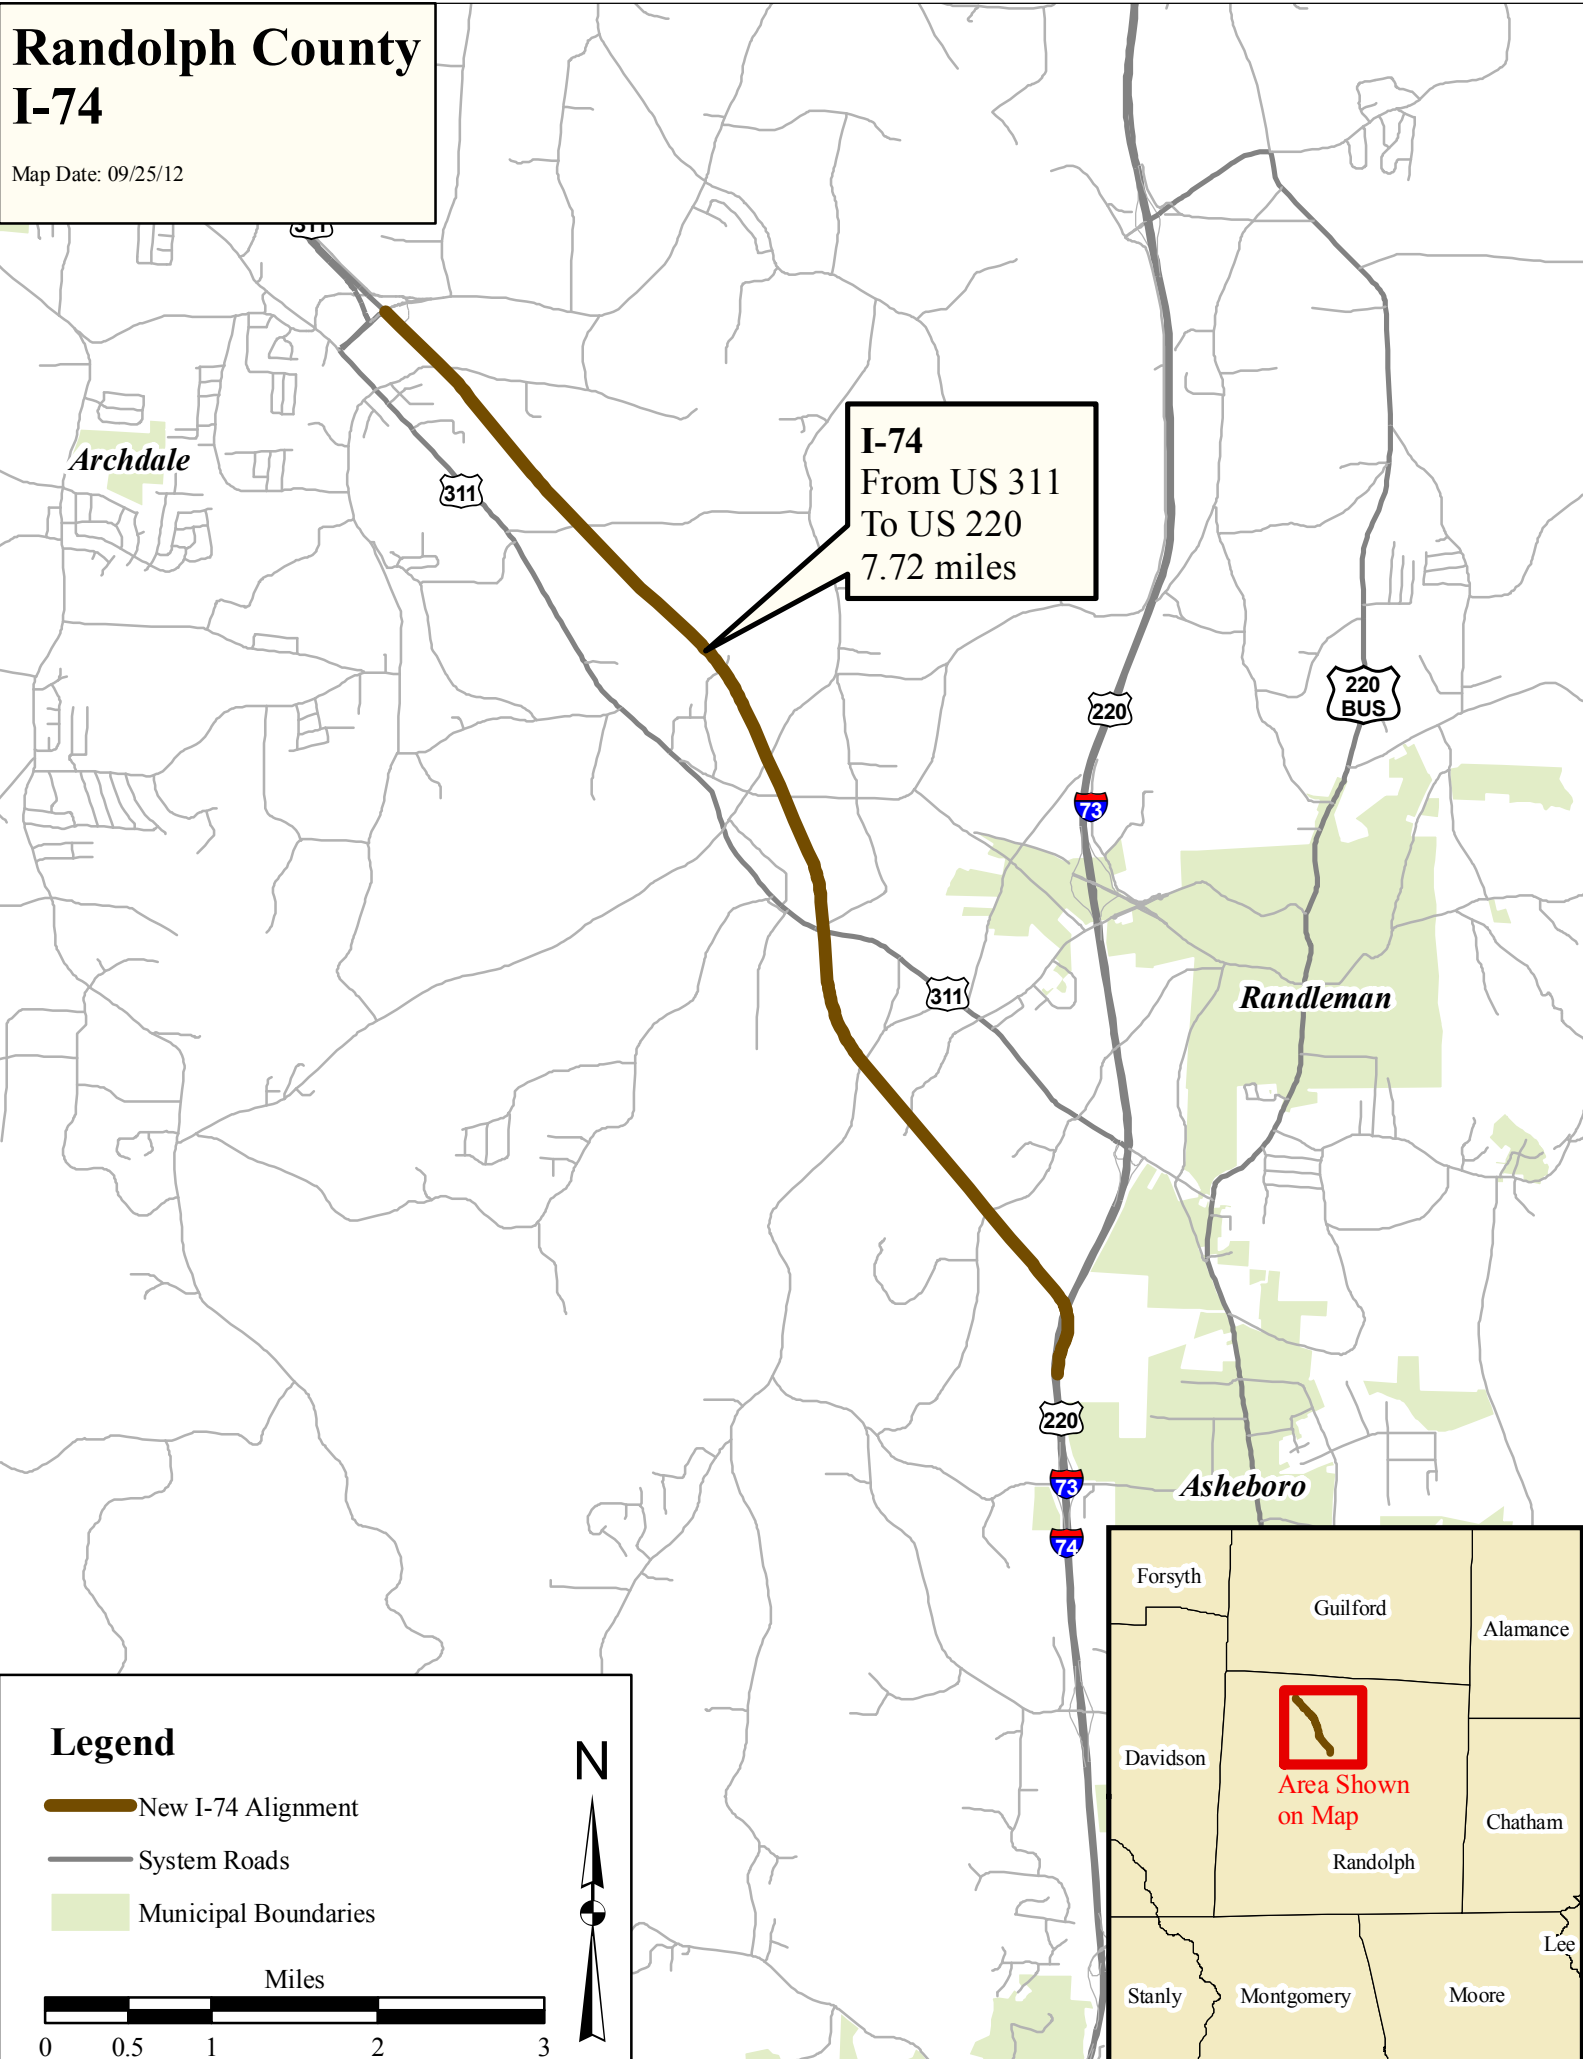

Randolph County I-74

Map Date: 09/25/12

I-74
From US 311
To US 220
7.72 miles

Archdale

Randleman

Asheboro

Legend

- New I-74 Alignment
- System Roads
- Municipal Boundaries

Miles

0 0.5 1 2 3