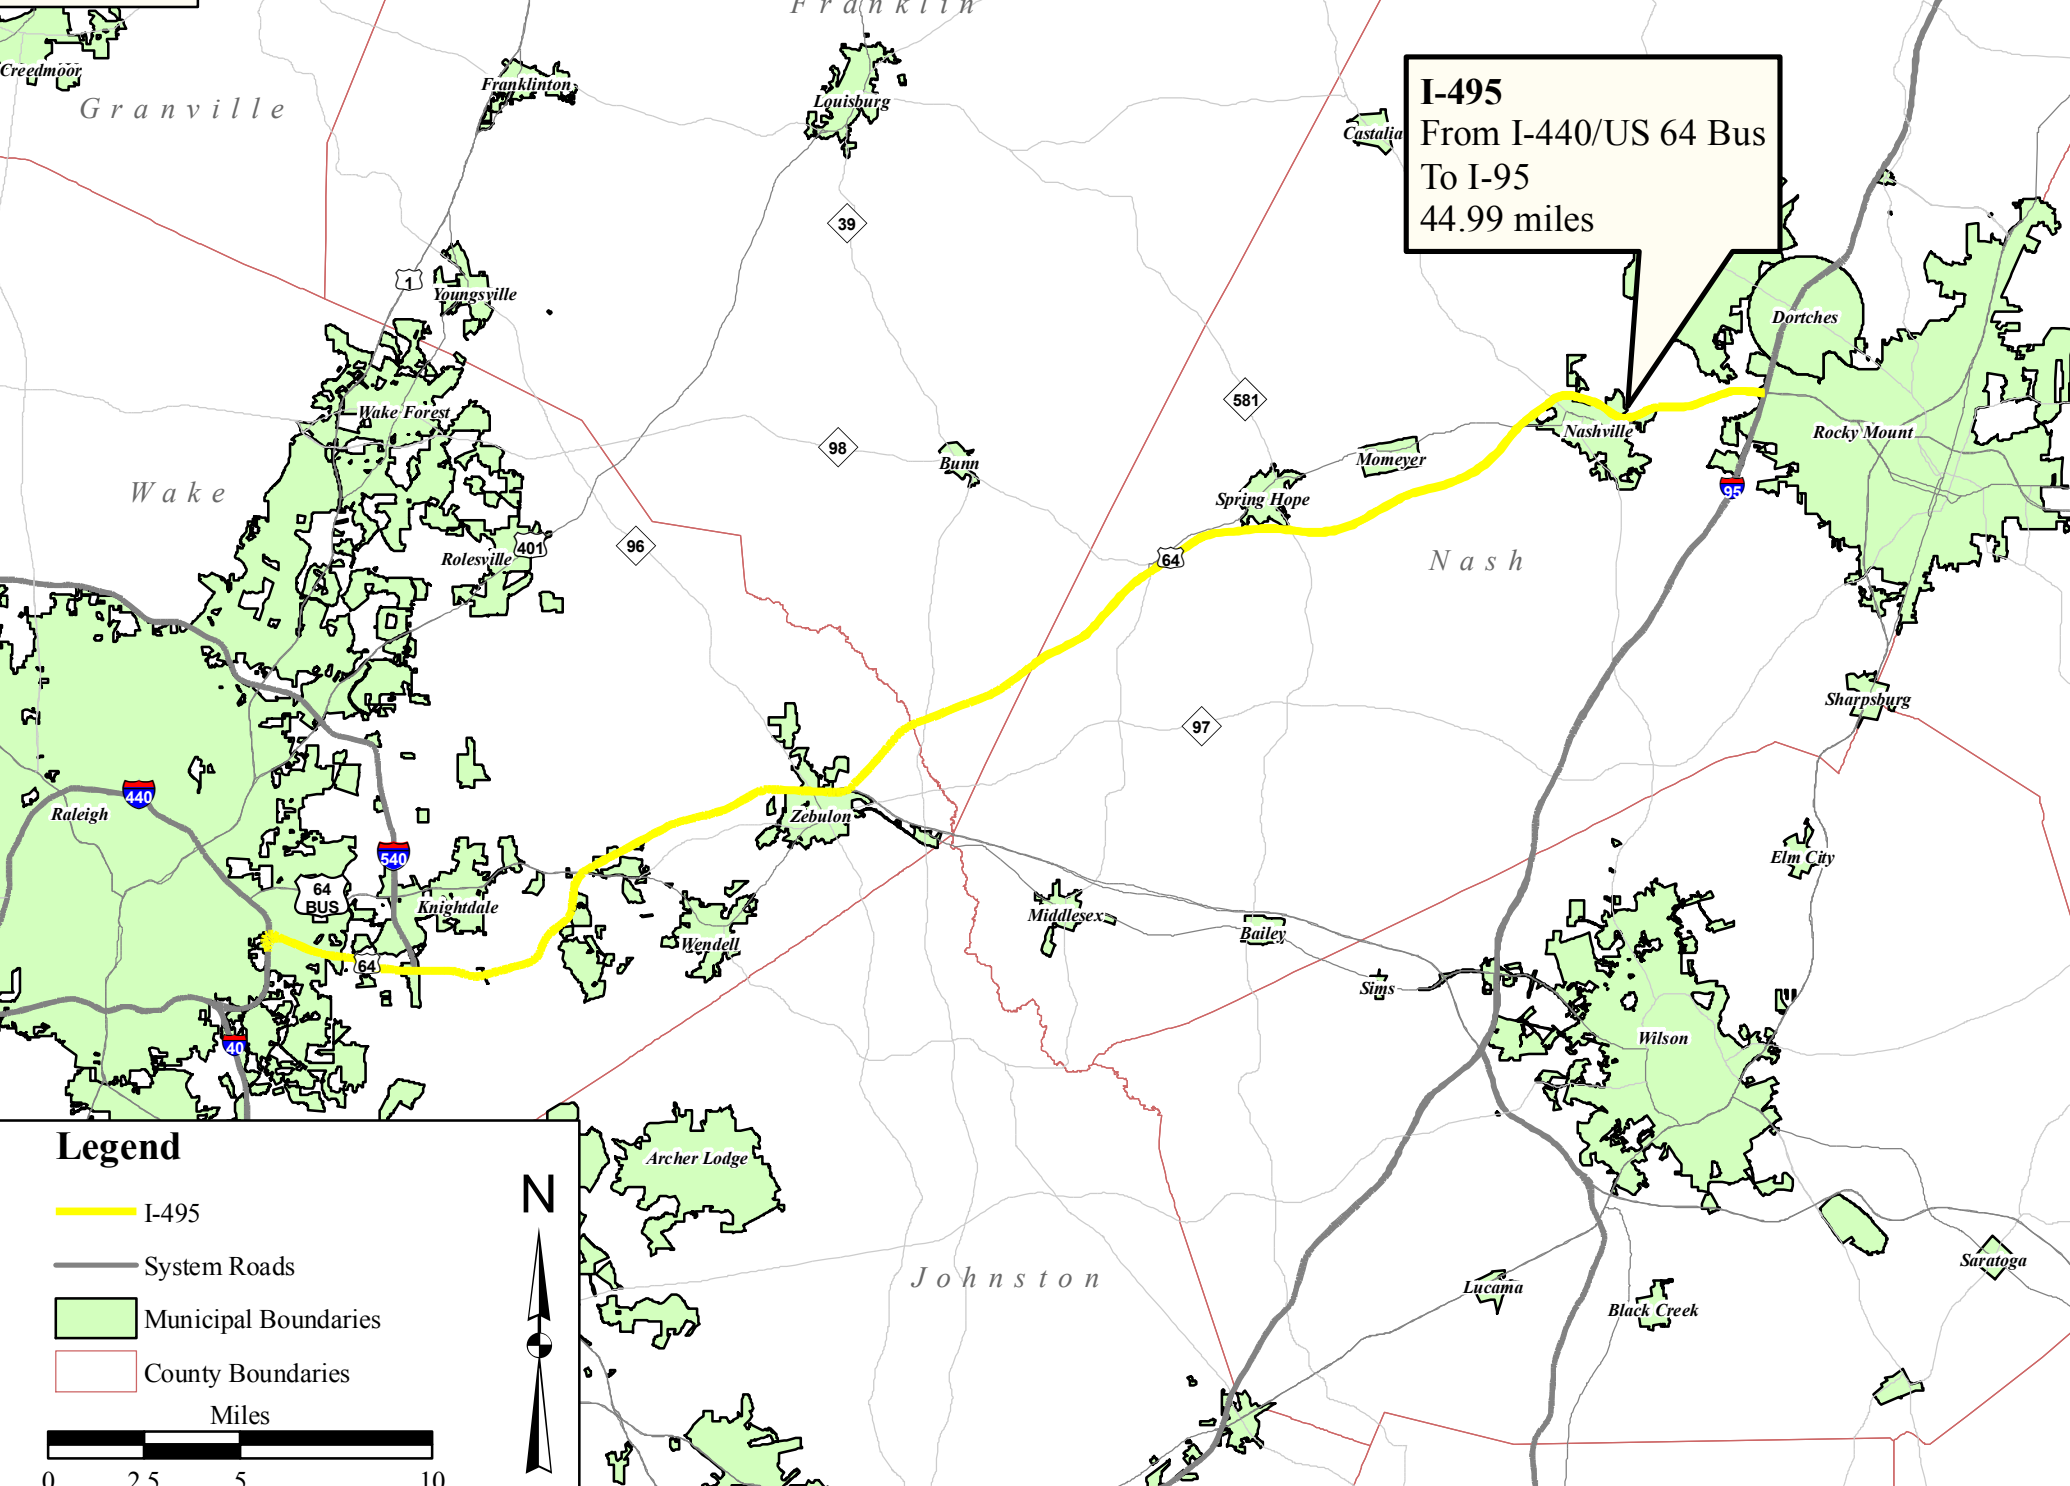

I-495

Map Date: 02/20/13

I-495
From I-440/US 64 Bus
To I-95
44.99 miles

Legend

-  I-495
-  System Roads
-  Municipal Boundaries
-  County Boundaries

Miles