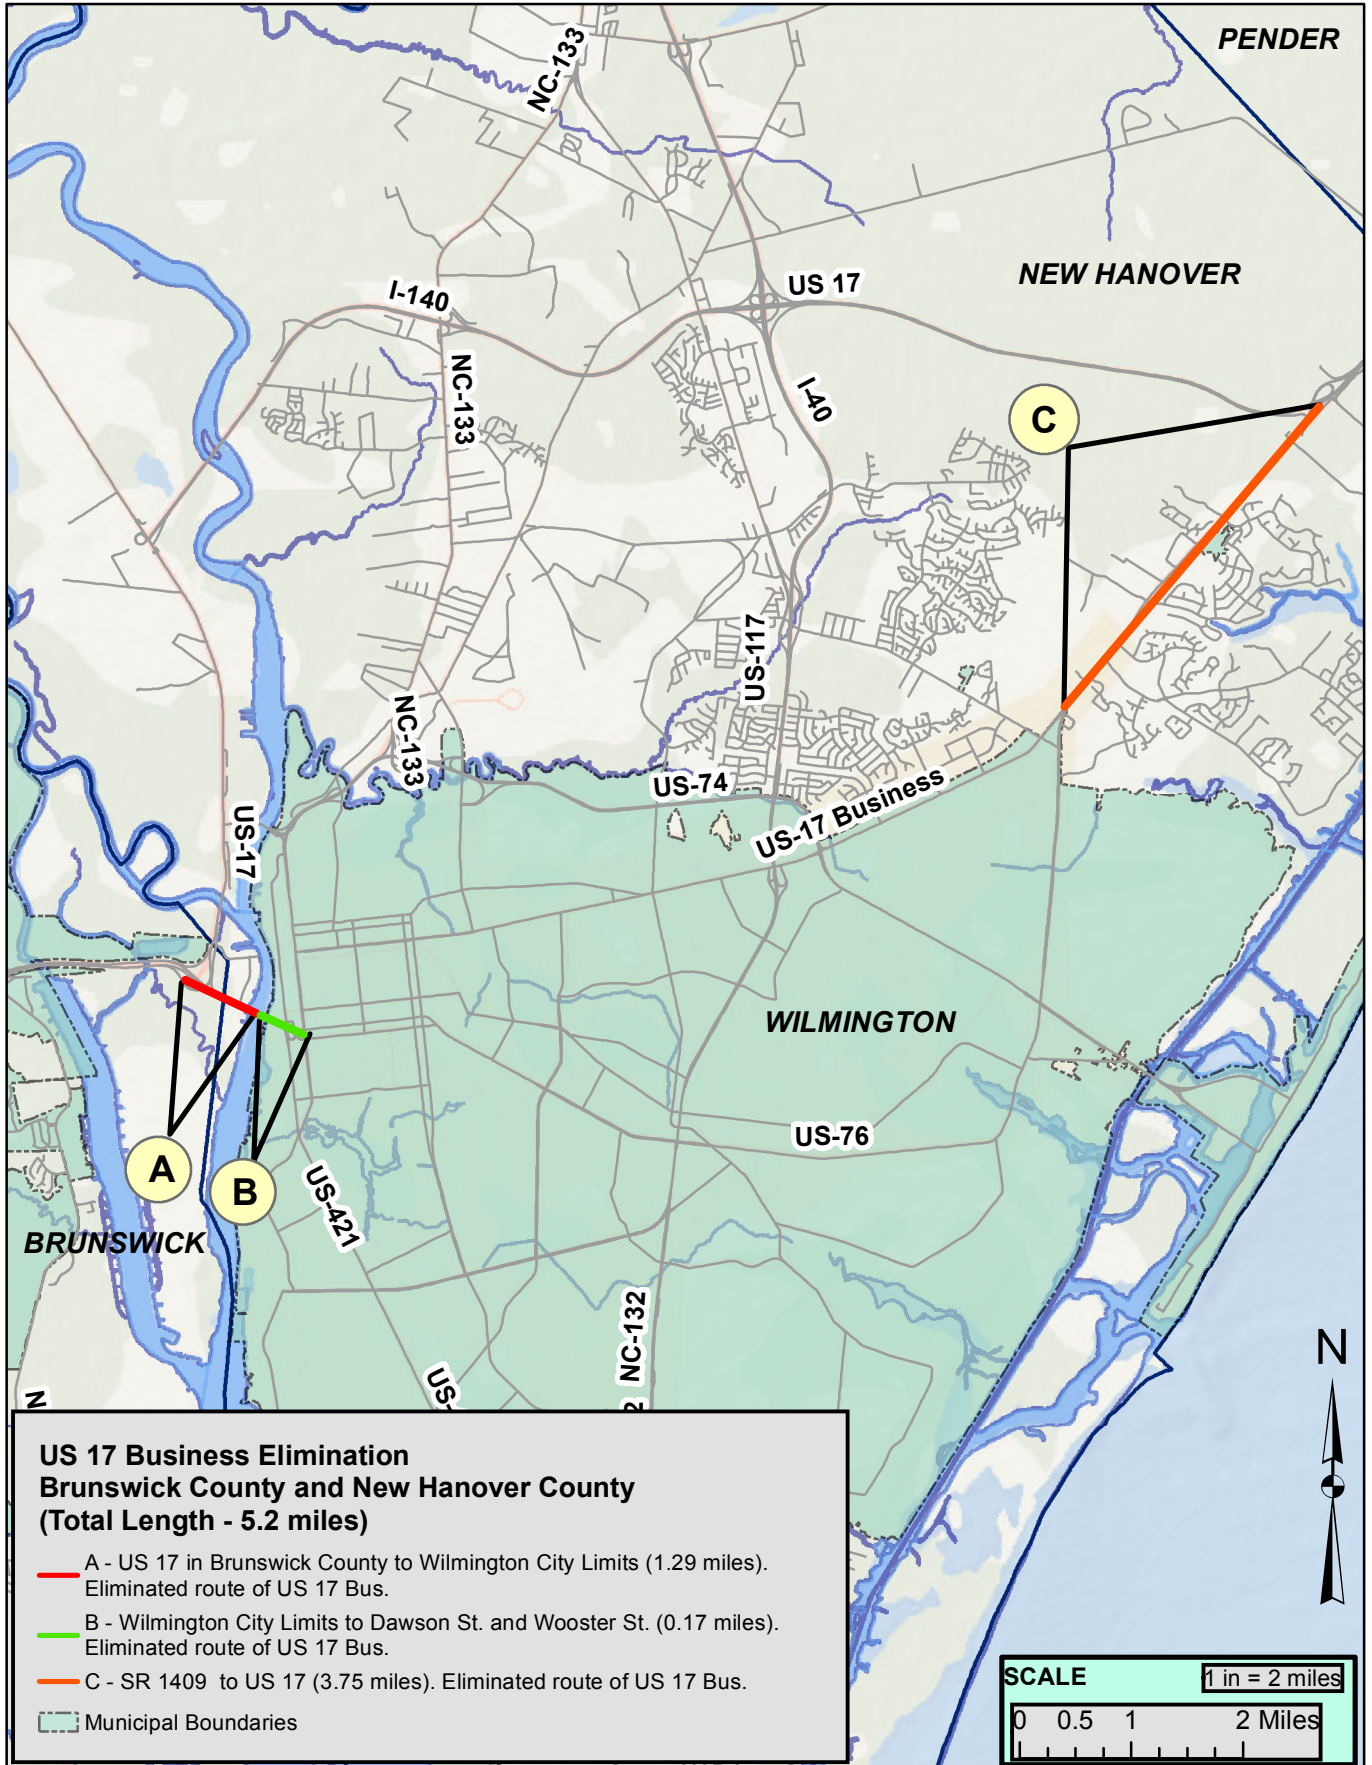

Created 7/25/2014
 Revised 8/8/2014
 Revised 9/22/2014

**US 17 Business Elimination
Brunswick County and New Hanover County
(Total Length - 5.2 miles)**

- A - US 17 in Brunswick County to Wilmington City Limits (1.29 miles).
Eliminated route of US 17 Bus.
- B - Wilmington City Limits to Dawson St. and Wooster St. (0.17 miles).
Eliminated route of US 17 Bus.
- C - SR 1409 to US 17 (3.75 miles). Eliminated route of US 17 Bus.
- Municipal Boundaries