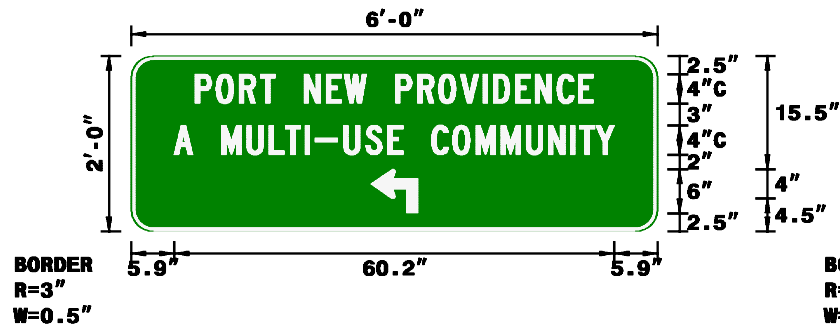

EXAMPLES OF NCDOT STANDARD MULTI-USE COMMUNITY SIGNS

Typical sign to be posted on or near the gate that list the amenities that are open and available to the public of a private or gated Multi-Use Community.