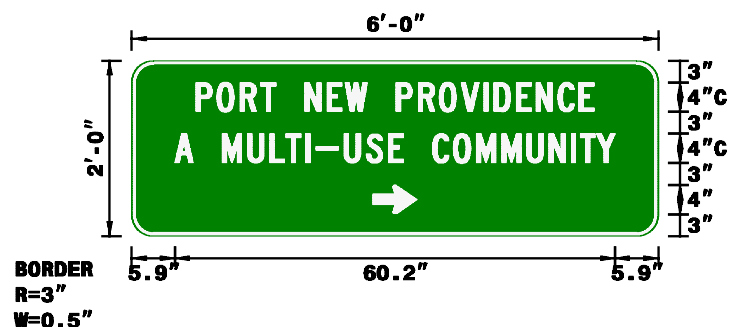

EXAMPLES OF NCDOT STANDARD MULTI-USE COMMUNITY SIGNS

Typical sign to be posted on or near the gate that list the amenities that are open and available to the public of a private or gated Multi-Use Community.