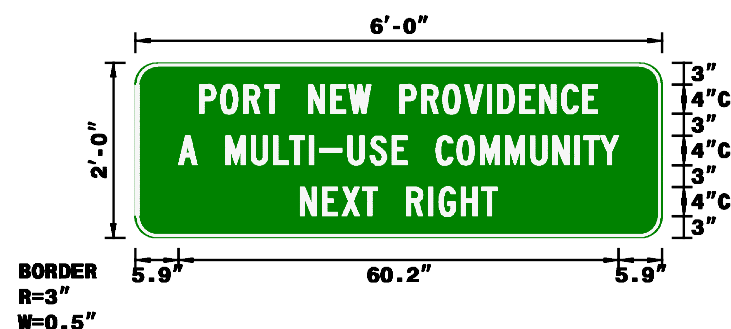

EXAMPLES OF NCDOT STANDARD MULTI-USE COMMUNITY SIGNS

Typical sign to be posted on or near the gate that list the amenities that are open and available to the public of a private or gated Multi-Use Community.