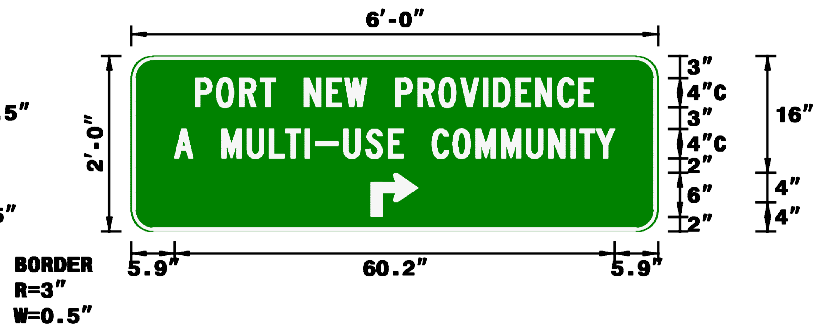

EXAMPLES OF NCDOT STANDARD MULTI-USE COMMUNITY SIGNS

Typical sign to be posted on or near the gate that list the amenities that are open and available to the public of a private or gated Multi-Use Community.