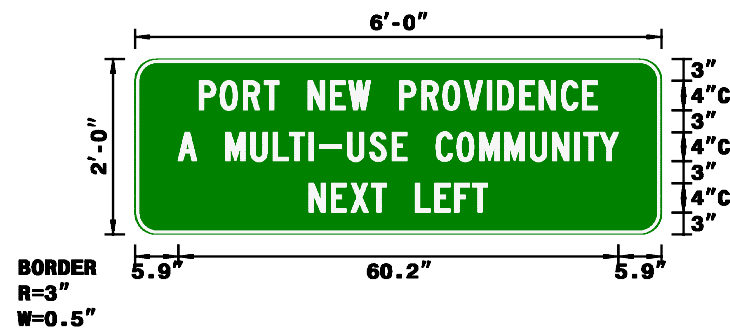

EXAMPLES OF NCDOT STANDARD MULTI-USE COMMUNITY SIGNS

Typical sign to be posted on or near the gate that list the amenities that are open and available to the public of a private or gated Multi-Use Community.