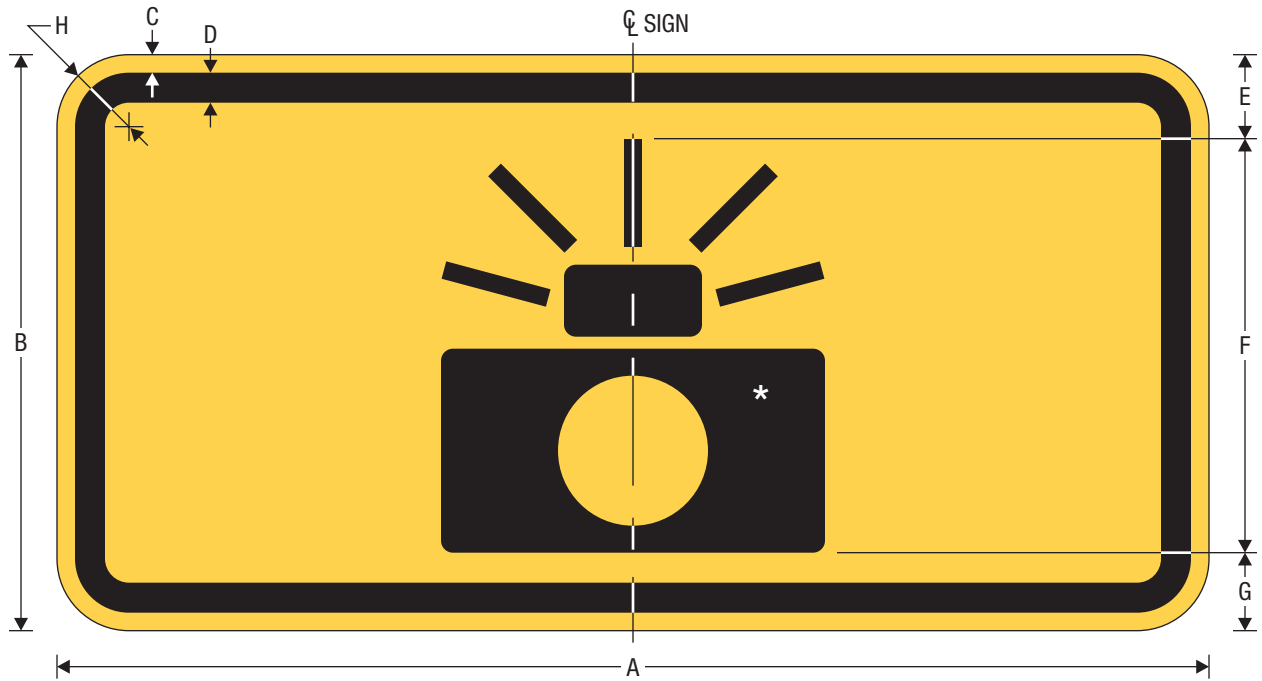

W3-3
SIGNAL AHEAD

A	B	C	D	E	F	G	H
18	.375	.625	3	8	2.25	5	1.5
30	.5	.75	5	13.75	3.75	8.75	1.875
36	.625	.875	5.75	15.75	4.25	10	2.25
48	.75	1.25	7.5	20	5	12.5	3

WARNING SIGN COLORS:
 TOP CIRCLE — RED (RETROREFLECTIVE)
 BOTTOM CIRCLE — GREEN (RETROREFLECTIVE)
 BACKGROUND — YELLOW (RETROREFLECTIVE)

TTC SIGN COLORS:
 TOP CIRCLE — RED (RETROREFLECTIVE)
 BOTTOM CIRCLE — GREEN (RETROREFLECTIVE)
 BACKGROUND — ORANGE (RETROREFLECTIVE)

W16-10
PHOTO ENFORCED

*Series 2000 Standard Alphabets.

	A	B	C	D	E	F	G	H	J	K
C	24	18	.375	.625	4.5	3 D	3	6.018	9.843	1.5
	36	24	.625	.875	6	4 D	4	8.023	13.121	2.25
	48	36	.75	1.25	9	6 D	6	12.034	19.682	3

COLORS: LEGEND — BLACK
BACKGROUND— YELLOW (RETROREFLECTIVE)

W16-10P
 PHOTO ENFORCED (PLAQUE)

* See page X-XX for symbol design.

A	B	C	D	E	F	G	H
24	12	0.375	0.625	1.75	8.625	1.625	1.5
36	18	0.625	0.875	2.5	13	2.5	2.25
48	24	0.75	1.25	3.375	17.25	3.375	3

COLORS: LEGEND, BORDER — BLACK
 BACKGROUND — YELLOW (RETROREFLECTIVE)